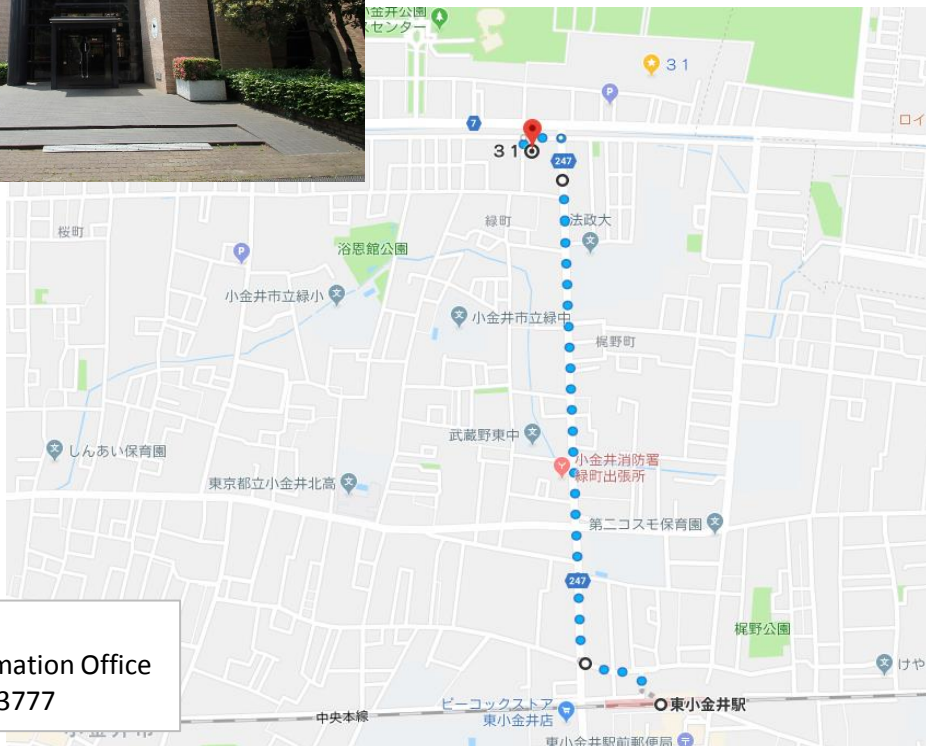

1. Go out the north exit of Higashi-Koganei station, go toward the Family Mart at the

2. Turn right at the Komeda Coffee

3. Keep going straight for awhile.

Turn left on the road

OAKHOUSE
Shibuya Information Office
Tel: 03-6427-3777